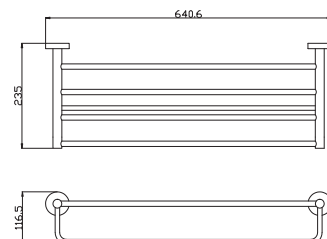

COLORADO chrom | zlato | stará mosaz

TECHNICKÉ VÝKRESY

COA0603

COA0604

COA0701/30
COA0701/30Z

COA0701/60
COA0701/60Z
COA0701/60SM

COA704

COA0705

COA0900/60
COA0900/60Z
COA0900/60SM