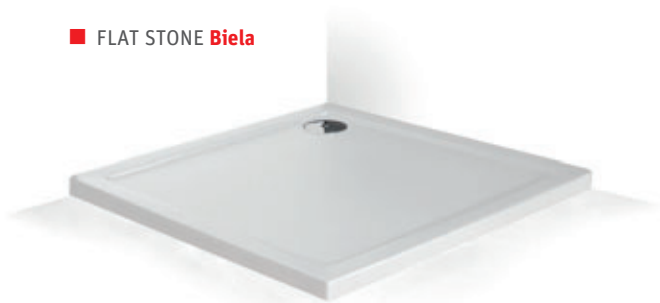

FLAT STONE EFFECT

■ FLAT STONE Biela