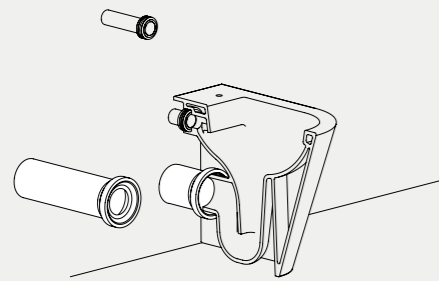

Scarico traslato Adjustable flush system

Le curve tecniche. The technical bends.

RAK prolunga per scarico a parete. RAK extension for wall-mounted outlet.

CVT curva tecnica per wc traslato con distanza parete 180 mm. CVT technical bend for adjustable toilet with a 180 mm distance from the wall.