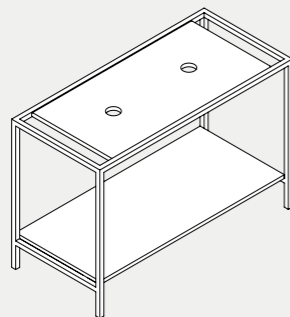

120x55xH80 cm **STP 120 03**

Struttura a terra Stand 120 cm in metallo verniciato completa di mensola in ceramica a misura e piano rovere integrato. Floor painted metal structure Stand 120 cm provided with ceramic custom made shelf and oak lower top.