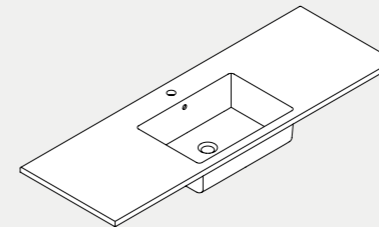

150×51×H2 cm **CALC15051T0M**

Consolle sospesa monoforo con troppo pieno. Wall Hung consolle one hole with overflow.