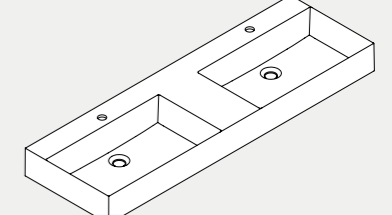

142x45xH12,5 cm **ELLP14245DQM**

Lavabo appoggio/sospeso Squared doppia vasca con due fori. Squared over-counter/wall-hung double sink with two hole washbasin.