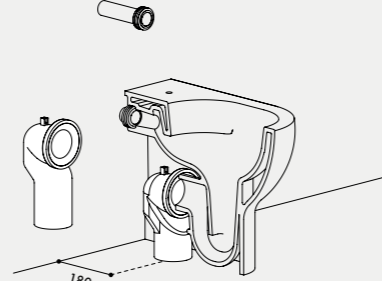

Scarico traslato Adjustable flush system

Le curve tecniche. The technical bends.

RAK prolunga per scarico a parete. RAK extension for wall-mounted outlet.

CVT curva tecnica per wc traslato con distanza parete 180 mm. CVT technical bend for adjustable toilet with a 180 mm distance from the wall.