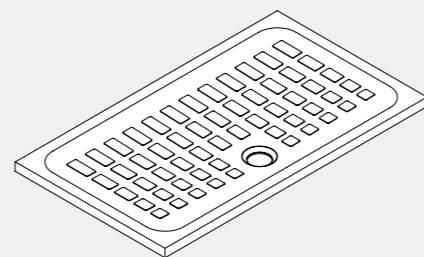

140x80xH4 cm **CBPD14008040**

Piatto doccia Puro quadrato 140x80 cm. 140x80 cm squared shower tray.

CUBE COLORI E FINITURE, COLORS AND FINISHES

Ceramica. Ceramic.

Bianco lucido
Shiny white

CUBE TECNOLOGIE, TECHNOLOGIES

Trattamenti certificati. Certified treatments.

Trattamento antibatterico disponibile su richiesta al momento dell'ordine.
Anti-bacterial treatment available on request at the moment of the order.

Antibatterico
Antibacterial
→ XXIII

Antiscivolo
Antislip
→ XXXV