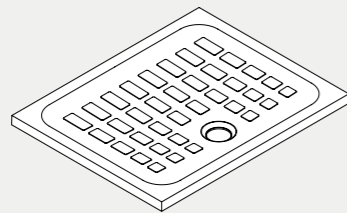

100x80xH4 cm **CBPD10008040**

Piatto doccia Puro quadrato 100x80 cm. 100x80 cm squared shower tray.