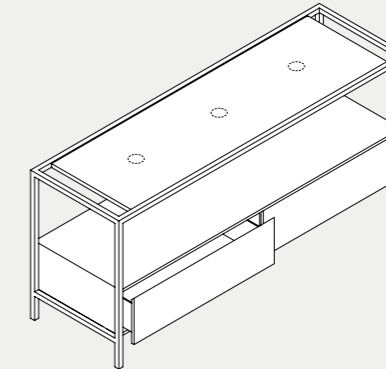

180x55xH80 cm **STA 180 04**

Struttura a terra Stand 180 cm in metallo verniciato completa di mensola in ceramica a misura e piano in legno porta oggetti, mobile rovere con due cassettoni integrati. Floor painted metal structure Stand 180 cm provided with ceramic custom made shelf and oak furniture with two drawers.