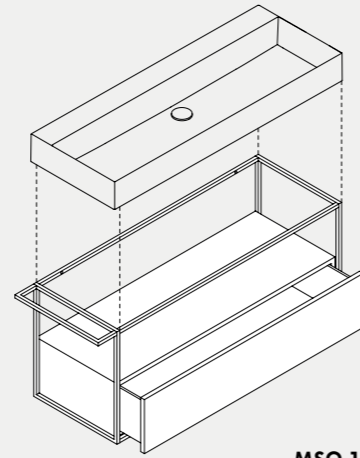

MSQ 50

Struttura sospesa squared 50 cm in metallo verniciato completa di mobile con cassettone. Painted metal wall hung squared structure 50 cm with big drawer.

MSQ 75

Struttura sospesa squared 75 cm in metallo verniciato completa di mobile con cassettone. Painted metal wall hung squared structure 75 cm with big drawer.