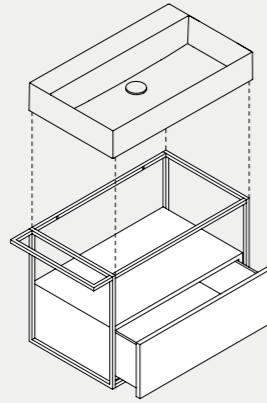

MSQ 50

Struttura sospesa squared 50 cm in metallo verniciato completa di mobile con cassettone. Painted metal wall hung squared structure 50 cm with big drawer.

MSQ 75

Struttura sospesa squared 75 cm in metallo verniciato completa di mobile con cassettone. Painted metal wall hung squared structure 75 cm with big drawer.