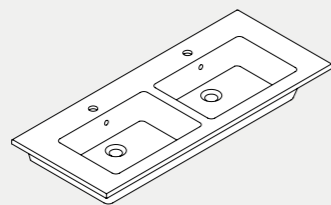

121x51xH18 cm **SLLC12151Y0M**

Consolle appoggio/sospeso monoforo
doppia vasca. Over-counter/wall hung
one-hole double sink console.