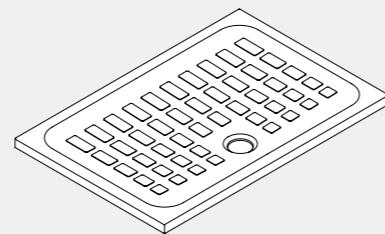

Piatto doccia Puro quadrato 120x70 cm. 120x70 cm squared shower tray.

90x70xH4 cm **CBPD09007040**

Piatto doccia Puro quadrato 90x70 cm. 90x70 cm squared shower tray.

100x70xH4 cm **CBPD10007040**

Piatto doccia Puro quadrato 100x70 cm. 100x70 cm squared shower tray.