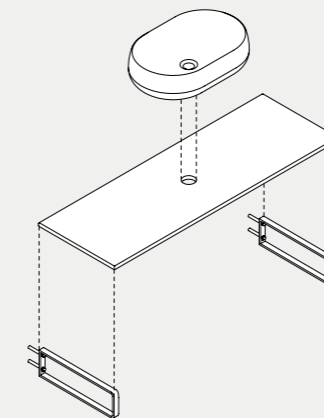

MOBILI E ACCESSORI ABBINABILI, MATCHING FURNITURE AND ACCESSORIES

MISURA → 233