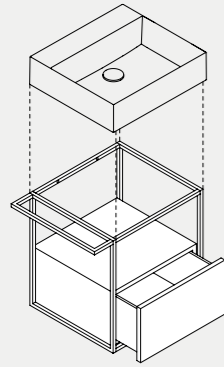

MSQ 50

Struttura sospesa squared 50 cm in metallo verniciato completa di mobile con cassettone. Painted metal wall hung squared structure 50 cm with big drawer.

MSQ 75

Struttura sospesa squared 75 cm in metallo verniciato completa di mobile con cassettone. Painted metal wall hung squared structure 75 cm with big drawer.