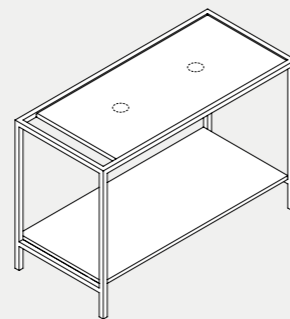

120x55xH80 cm **STP 120 04**

Struttura a terra Stand 120 cm in metallo verniciato completa di mensola in ceramica a misura e piano rovere integrato. Floor painted metal structure Stand 120 cm provided with ceramic custom made shelf and oak lower top.