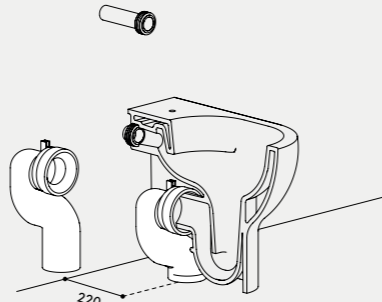

CVTR curva tecnica per wc traslato con distanza parete da 160 mm a 220 mm. CVTR technical bend for adjustable toilet with a 160 mm to 220 mm distance from the wall.

IT Pensato per agevolare le opere di ristrutturazione dei bagni, permette l'installazione di un nuovo wc mantenendo l'impianto di scarico preesistente. Una brillante soluzione progettuale che ottimizza tempi e costi del restyling.

EN Designed to facilitate the bathrooms renovations, it allows the installation of a new wc while maintaining the existing drainage system. A brilliant design solution that optimises time and restyling costs.

I wc scarico traslato sono disponibili nelle collezioni: The adjustable flush system wcs are available for the collections:

Build	→ 19	Pratica	→ 99
Charme	→ 111	Prua	→ 77
Nuvola	→ 163