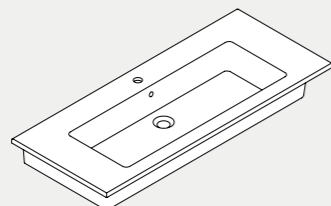

121x51xH18 cm **SLLC12151TOM**

Consolle appoggio/sospeso monoforo.
Over-counter/wall hung one-hole
console.