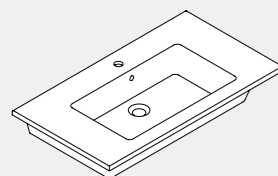

91x51xH18 cm **SLLC09151TOM**

Consolle appoggio/sospeso monoforo.
Over-counter/wall hung one-hole
console.

CONSOLLE SLIM COLORI E FINITURE, COLORS AND FINISHES

Ceramica. Ceramic.

CONSOLLE SLIM TECNOLOGIE, TECHNOLOGIES

Trattamenti certificati. Certified treatments.

Disponibili per tutti i prodotti in ceramica. Trattamento antibatterico disponibile su richiesta al momento dell'ordine.
Available for all products in ceramic. Anti-bacterial treatment available on request at the moment of the order.