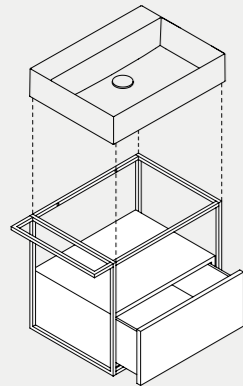

MSQ 60

Struttura sospesa squared 60 cm in metallo verniciato completa di mobile con cassettone. Painted metal wall hung squared structure 60 cm with big drawer.