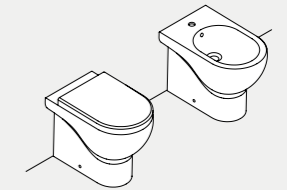

NUVOLA → 163

Caratteristiche. Features.

- ✓ A terra. Floor standing.
- ✓ Sospesi. Wall-hung.
- ✓ Monoblocco. Close coupled.
- ✓ Scarico traslato. Adjustable flush.
- ✓ Water Saving 3L.
- ✓ Easy Clean.

NATIVO COLORI E FINITURE, COLORS AND FINISHES

Ceramica. Ceramic.

Bianco lucido
Shiny white