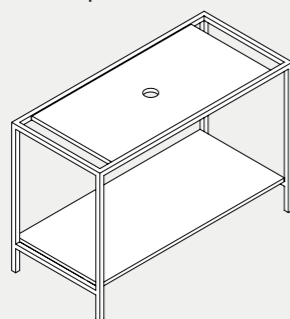

120x55xH80 cm **STP 120 02**

Struttura a terra Stand 120 cm in metallo verniciato completa di mensola in ceramica a misura e piano rovere integrato. Floor painted metal structure Stand 120 cm provided with ceramic custom made shelf and oak lower top.