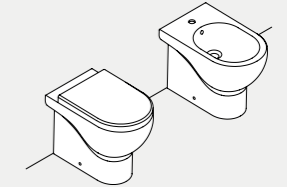

NUVOLA → 163

Caratteristiche. Features.

✓	A terra. Floor standing.
✓	Sospesi. Wall-hung.
✓	Monoblocco. Close coupled.
✓	Scarico traslato. Adjustable flush.
✓	Water Saving 3L.
✓	Easy Clean.