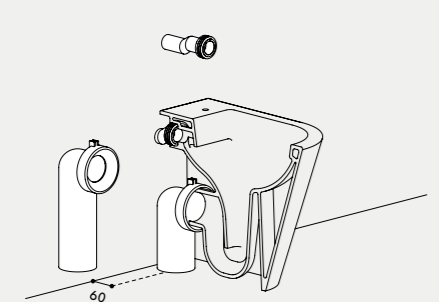

Scarico traslato Adjustable flush system

Le curve tecniche. The technical bends.

RAK prolunga per scarico a parete. RAK extension for wall-mounted outlet.

CVT curva tecnica per wc traslato con distanza parete 180 mm. CVT technical bend for adjustable toilet with a 180 mm distance from the wall.