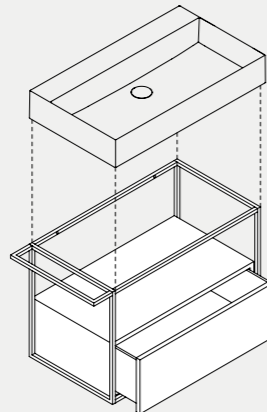

MSQ 81

Struttura sospesa squared 81 cm in metallo verniciato completa di mobile con cassettone. Painted metal wall hung squared structure 81 cm with big drawer.