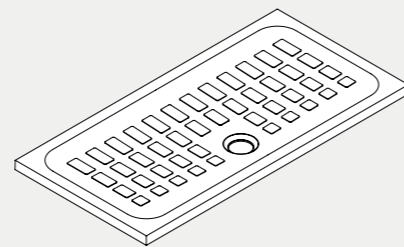

140x70xH4 cm **CBPD14007040**

Piatto doccia Puro quadrato 140x70 cm. 140x70 cm squared shower tray.