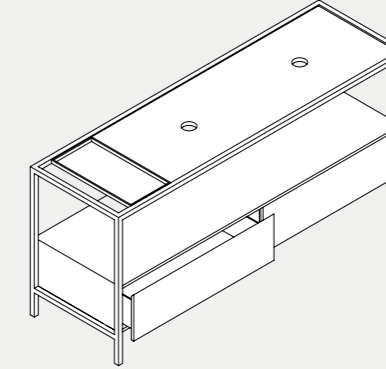

180x55xH80 cm **STA 180 03**

Struttura a terra Stand 180 cm in metallo verniciato completa di mensola in ceramica a misura e piano in legno porta oggetti, mobile rovere con due cassettoni integrati. Floor painted metal structure Stand 180 cm provided with ceramic custom made shelf and oak furniture with two drawers.