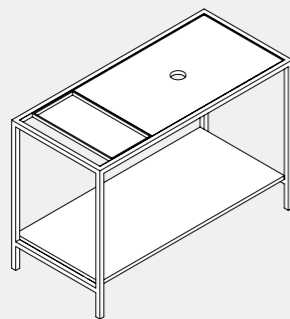

120x55xH80 cm **STP 120 01**

Struttura a terra Stand 120 cm in metallo verniciato completa di mensola in ceramica a misura e piano in legno porta oggetti e piano rovere integrato. Floor painted metal structure Stand 120 cm provided with ceramic custom made shelf and wood top and oak lower top.