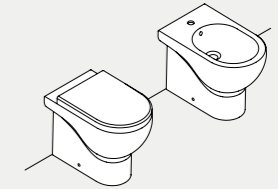

NUVOLA → 163

Caratteristiche. Features.

- ✓ A terra. Floor standing.
- ✓ Sospesi. Wall-hung.
- ✓ Monoblocco. Close coupled.
- ✓ Scarico traslato. Adjustable flush.
- ✓ Water Saving 3L.
- ✓ Easy Clean.