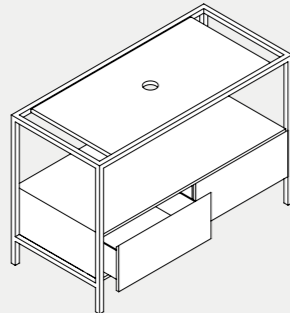

120x55xH80 cm **STA 120 02**

Struttura a terra Stand 120 cm in metallo verniciato completa di mensola in ceramica a misura e mobile rovere con due cassettoni integrati. Floor painted metal structure Stand 120 cm provided with ceramic custom made shelf and oak furniture with two drawers.