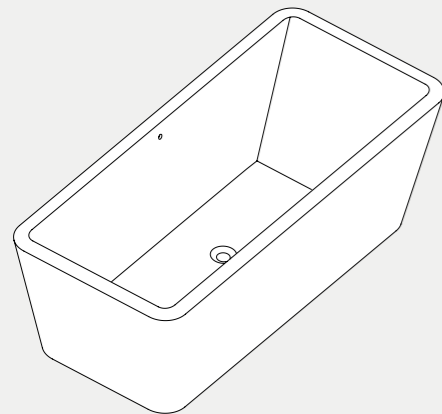

BUILD MOBILI, FURNITURES

Mobile sospeso Build per lavabo 50 cm. Wall Hung furniture Build for washbasin 50 cm.

Mobile sospeso build per lavabo 65 cm. Wall Hung furniture Build for washbasin 65 cm.

Mobile terra Build per lavabo 50 cm. Floor Standing furniture Build for washbasin 50 cm.

Mobile terra Build per lavabo 65 cm. Floor Standing furniture Build for washbasin 65 cm.

BUILD VASCHE, BATHTUBS

180x80xH60 cm **TUL 113**

Vasca in acrilico con rinforzo in vetroresina. Acrylic bathtub with fibreglass reinforcement.

BUILD COLORI E FINITURE, COLORS AND FINISHES

Ceramica. Ceramic.

Mobili. Furnitures.

BUILD TECNOLOGIE, TECHNOLOGIES

Trattamenti certificati. Certified treatments.

Disponibili per tutti i prodotti in ceramica. Trattamento antibatterico disponibile su richiesta al momento dell'ordine. Available for all products in ceramic. Anti-bacterial treatment available on request at the moment of the order.

Brevetti e innovazioni tecnologiche. Patents and technologic innovations.

Disponibili su prodotti selezionati. Available for selected products.